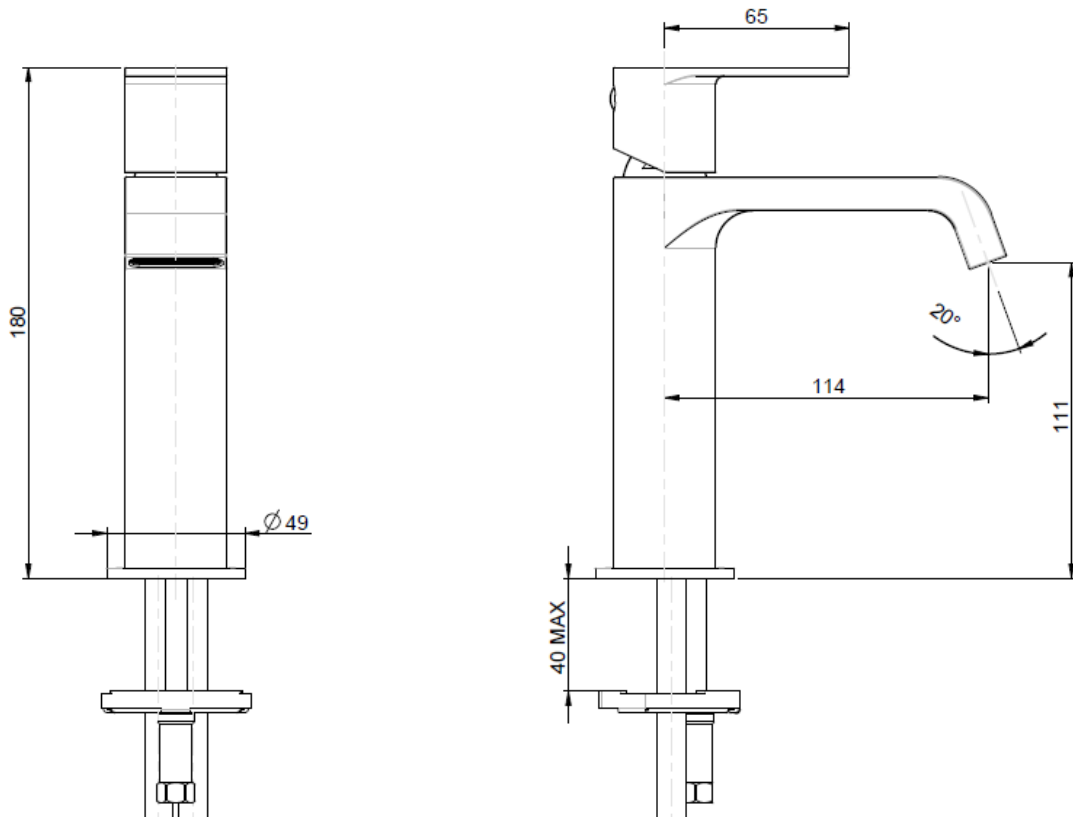

..89 CROMONERO Chr. black Chromé noir Cromo negro Wurchromt Schwarz	..70 FINTURA INOX Inox finishing Finition inox Acabado inox Inox Oberfläche
..79 NERO OPACO Black Matt Noir Matt Negro Matt Schwarz Matt	..82 ORO ANTICO Brushed gold Doré brossé Oro cepillado Gold gebürstet